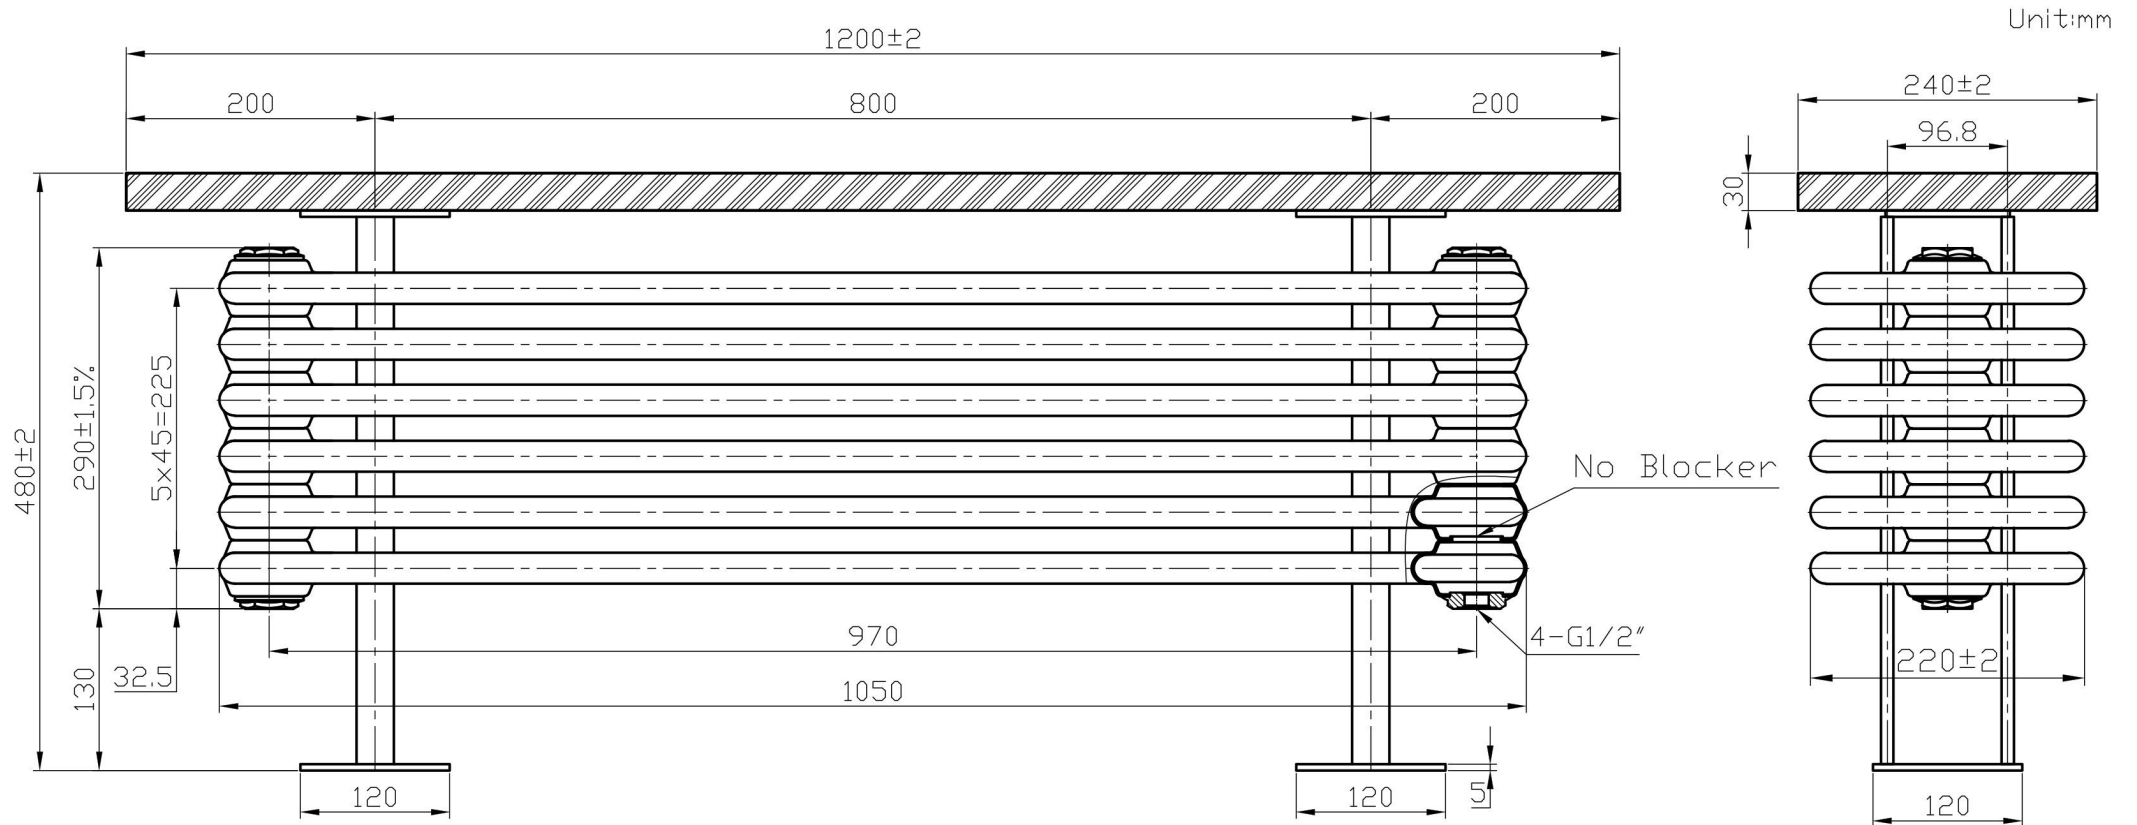

Imperia 6 Column Bench 480 x 1200mm. Painted

Technical Drawing

Eastbrook 

Eastbrook Road, Gloucester GL4 3DB

Technical Helpline : 01452 317890

Mon - Fri / 8am - 5pm

Email : technical@eastbrookco.com